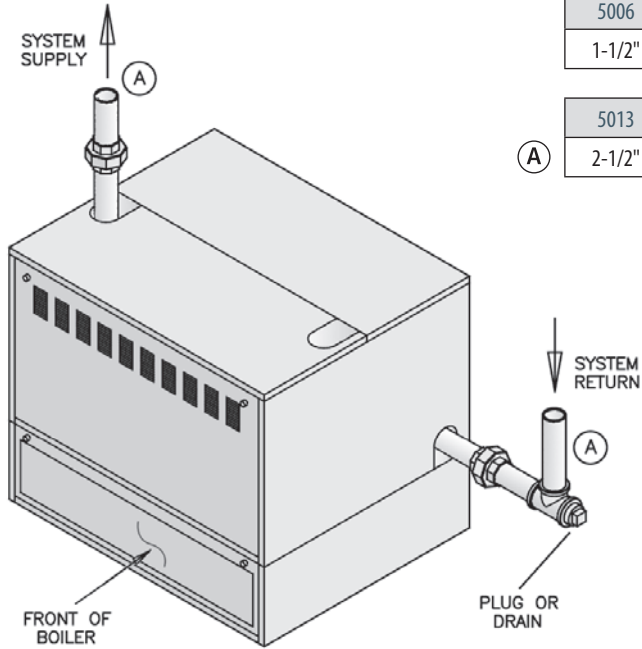

Series 5B PIPING RECOMMENDATIONS

WATER BOILER

5006	5007	5008	5009	5010	5011	5012
1-1/2"	2"	2"	2"	2-1/2"	2-1/2"	2-1/2"

5013	5014	5015	5016	5017	5018	5019
2-1/2"	3"	3"	3"	3"	3"	3"

Note: 1 supply connection & 1 return connection sizes 5006 thru 5019

5020	5021	5022	5024	5026
3"	3"	3"	3"	3"

Note: 3 supply connections & 2 return connections sizes 5020 thru 5026