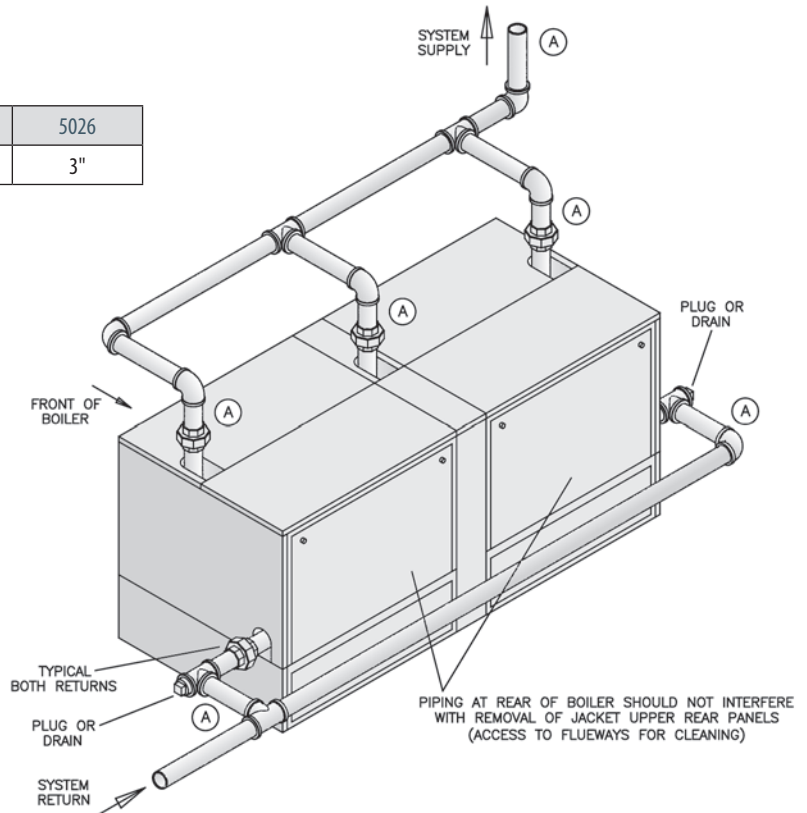

Series 5B PIPING RECOMMENDATIONS

WATER BOILER

5006	5007	5008	5009	5010	5011	5012
1-1/2"	2"	2"	2"	2-1/2"	2-1/2"	2-1/2"

5013	5014	5015	5016	5017	5018	5019
2-1/2"	3"	3"	3"	3"	3"	3"

Note: 1 supply connection & 1 return connection sizes 5006 thru 5019

5020	5021	5022	5024	5026
3"	3"	3"	3"	3"

Note: 3 supply connections & 2 return connections sizes 5020 thru 5026